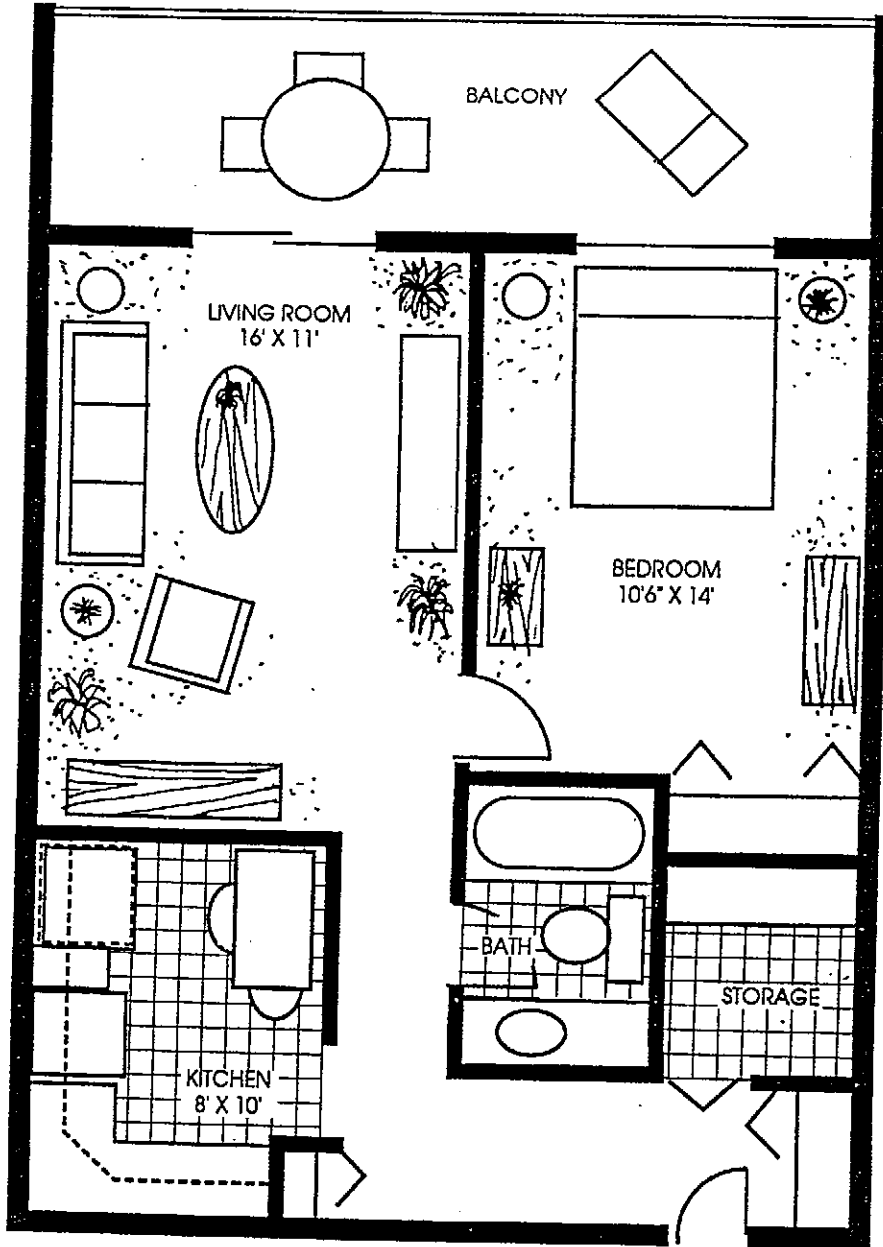

(C Similar)

TYPE F

2 BEDROOM - 880 Square Feet

2001 CORNWALL
Downtown Regina

2001 CORNWALL

A distinctive downtown community close to parks, government and law offices and near shopping at Cornwall Centre

- Lounge
- Roof Garden
- Exercise room with Jacuzzi and sauna
- Underground or surface parking

TYPE A
2 BEDROOM - 880 Square Feet

2001 CORNWALL
Downtown Regina

2001 CORNWALL

A distinctive downtown community close to parks, government and law offices and near shopping at Cornwall Centre

- Lounge
- Roof Garden
- Exercise room with Jacuzzi and sauna
- Underground or surface parking

TYPE E
1 BEDROOM - 633 Square Feet