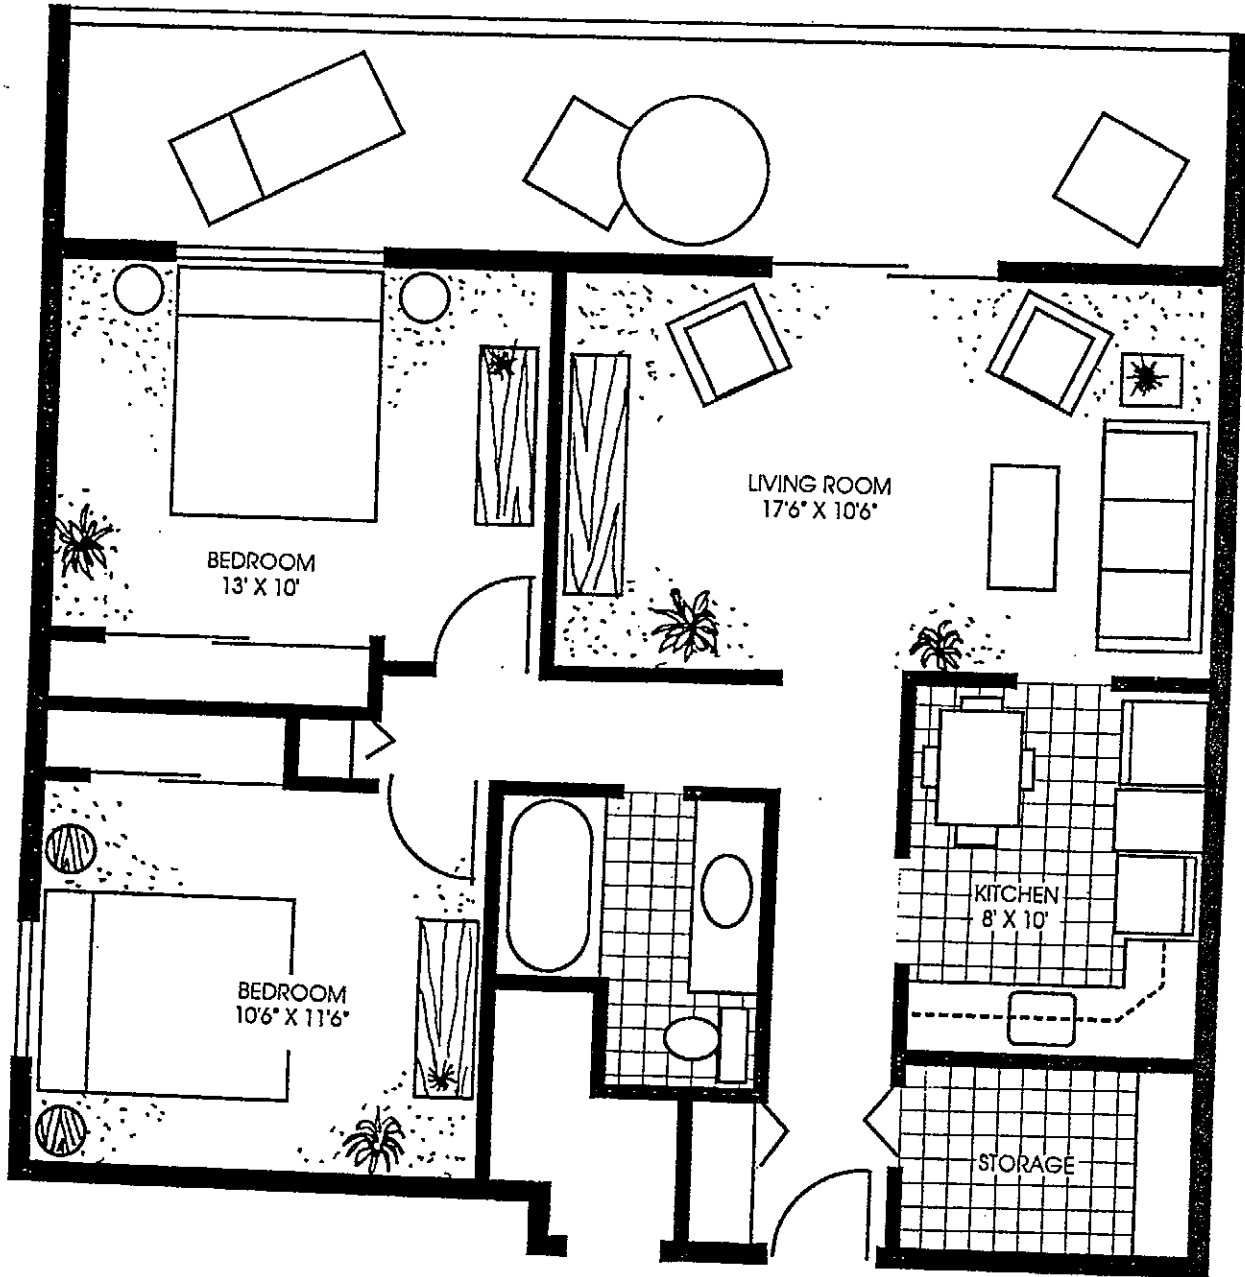

(C Similar)

TYPE F

2 BEDROOM - 880 Square Feet

2001 CORNWALL
Downtown Regina

2001 CORNWALL

A distinctive downtown community close to parks, government and law offices and near shopping at Cornwall Centre

- Lounge
- Roof Garden
- Exercise room with Jacuzzi and sauna
- Underground or surface parking

TYPE A
2 BEDROOM - 880 Square Feet

2001 CORNWALL
Downtown Regina

2001 CORNWALL

A distinctive downtown community close to parks, government and law offices and near shopping at Cornwall Centre

- Lounge
- Roof Garden
- Exercise room with Jacuzzi and sauna
- Underground or surface parking

TYPE E
1 BEDROOM - 633 Square Feet