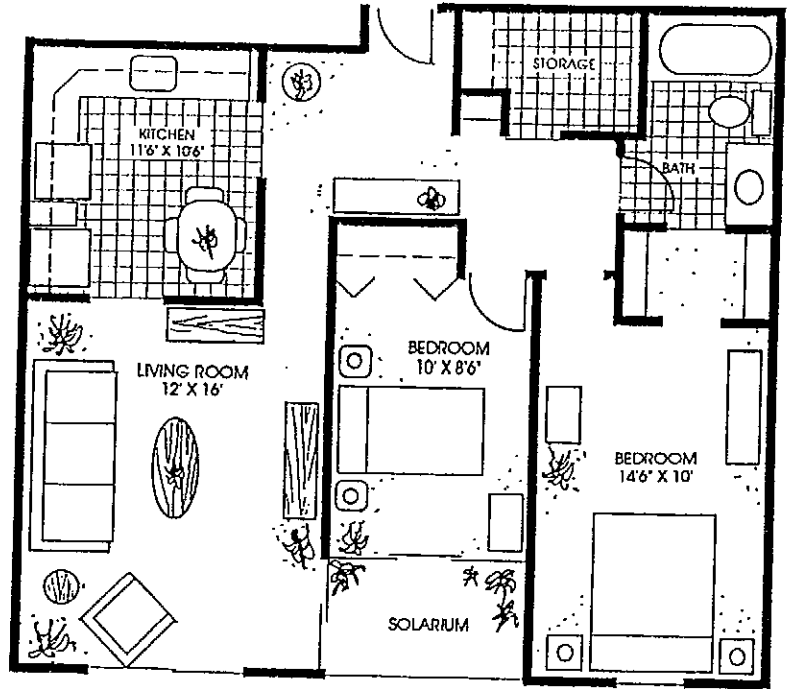

(C Similar)

TYPE F

2 BEDROOM - 880 Square Feet

2001 CORNWALL
Downtown Regina

2001 CORNWALL

A distinctive downtown community close to parks, government and law offices and near shopping at Cornwall Centre

- Lounge
- Roof Garden
- Exercise room with Jacuzzi and sauna
- Underground or surface parking

TYPE A
2 BEDROOM - 880 Square Feet

2001 CORNWALL
Downtown Regina

2001 CORNWALL

A distinctive downtown community close to parks, government and law offices and near shopping at Cornwall Centre

- Lounge
- Roof Garden
- Exercise room with Jacuzzi and sauna
- Underground or surface parking

TYPE E
1 BEDROOM - 633 Square Feet