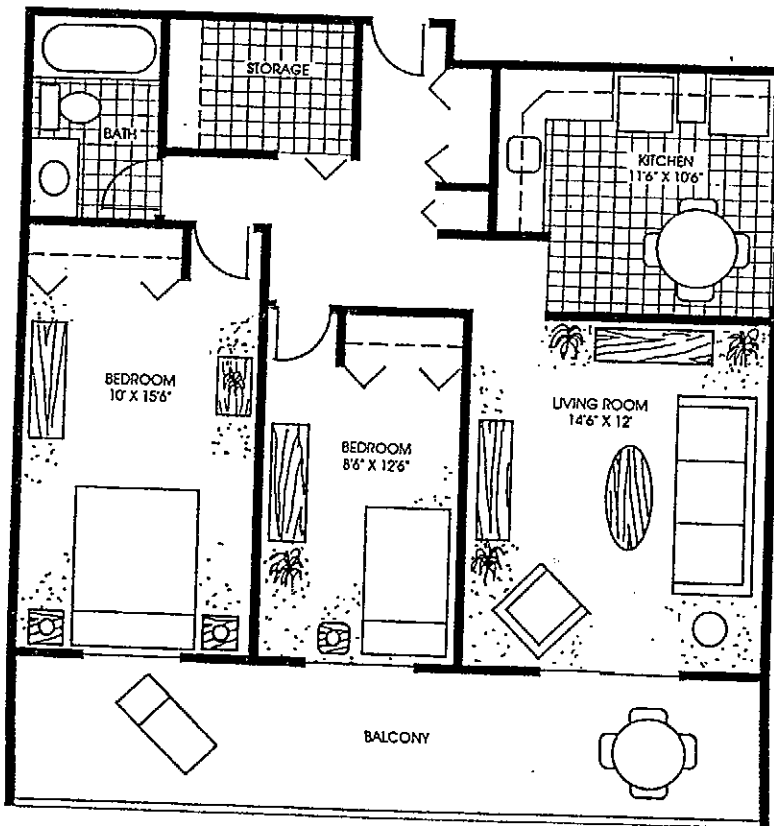

(C Similar)

TYPE F

2 BEDROOM - 880 Square Feet

2001 CORNWALL
Downtown Regina

2001 CORNWALL

A distinctive downtown community close to parks, government and law offices and near shopping at Cornwall Centre

- Lounge
- Roof Garden
- Exercise room with Jacuzzi and sauna
- Underground or surface parking

TYPE A
2 BEDROOM - 880 Square Feet

2001 CORNWALL
Downtown Regina

2001 CORNWALL

A distinctive downtown community close to parks, government and law offices and near shopping at Cornwall Centre

- Lounge
- Roof Garden
- Exercise room with Jacuzzi and sauna
- Underground or surface parking